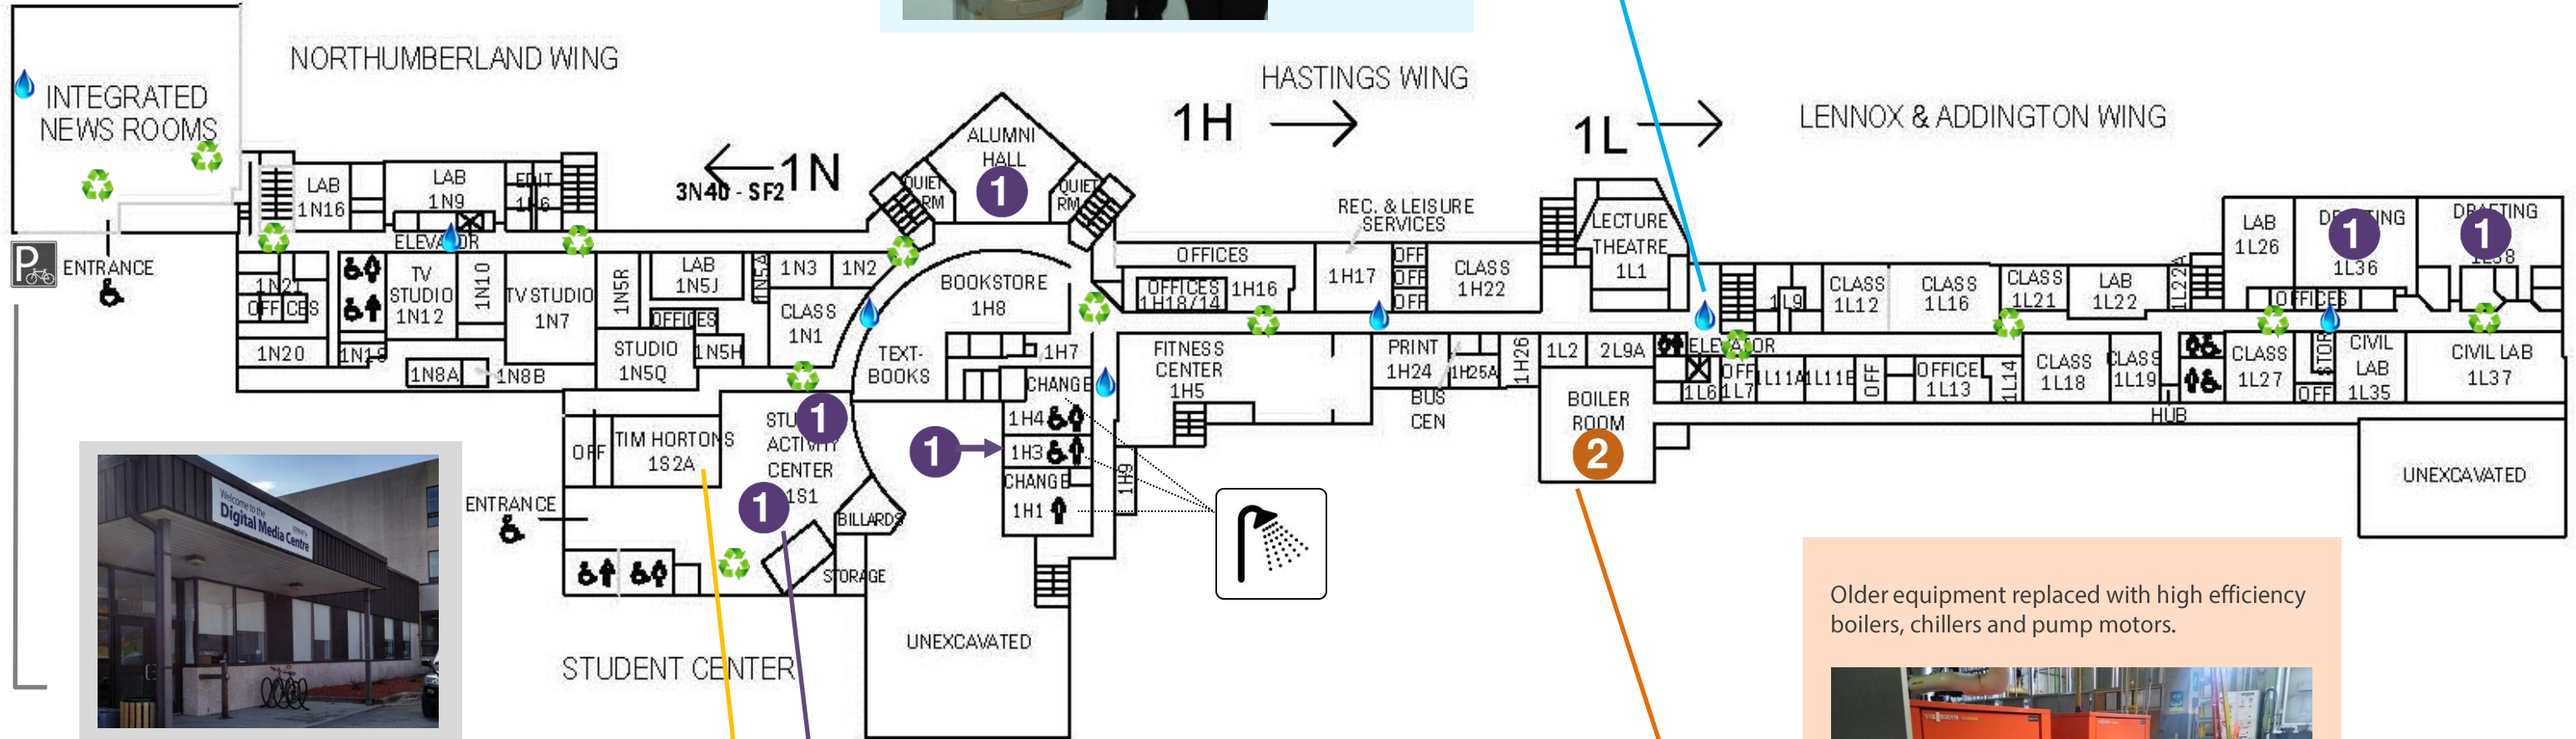

KENTE BUILDING FIRST FLOOR

20 Hydration Stations installed across campus to reduce reliance on one-use plastic water bottles.

Lug-A-Mug
Tim Hortons offers a 10-cent discount on hot beverages in reusable mugs.