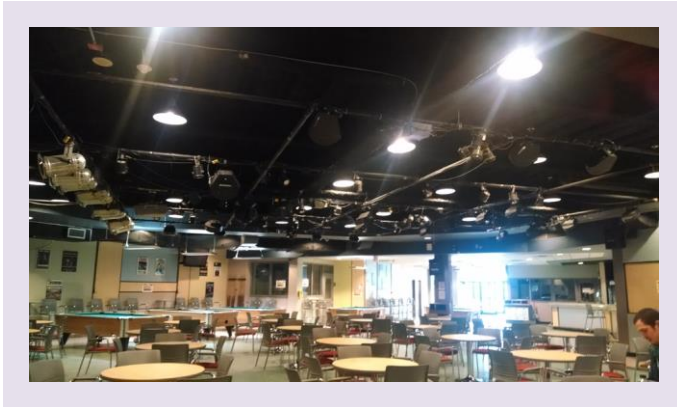

KENTE BUILDING FIRST FLOOR

20 Hydration Stations installed across campus to reduce reliance on one-use plastic water bottles.

Lug-A-Mug
Tim Hortons offers a 10-cent discount on hot beverages in reusable mugs.